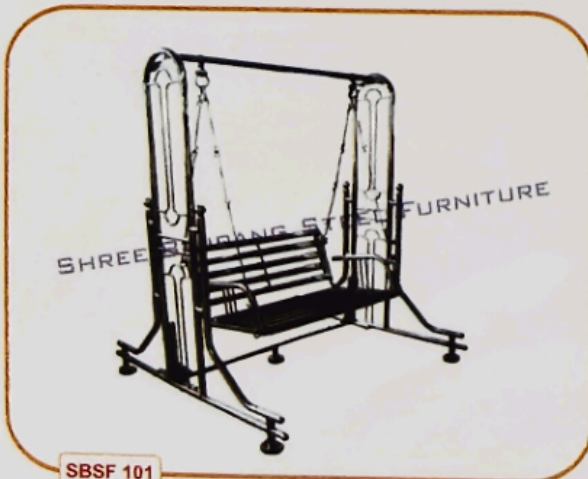

SHREE BAJRANG STEEL FURNITURE

Mfg. By : We Made Exclusive & Decent Stainless Steel Grill & Railing, Mat & Glossy All Variety of Dining Table, Sofa Set, Tipoi, Chair, Gardan Jula, Kitchen Trolley & Basket, Metal Latter & Latest Furniture etc.